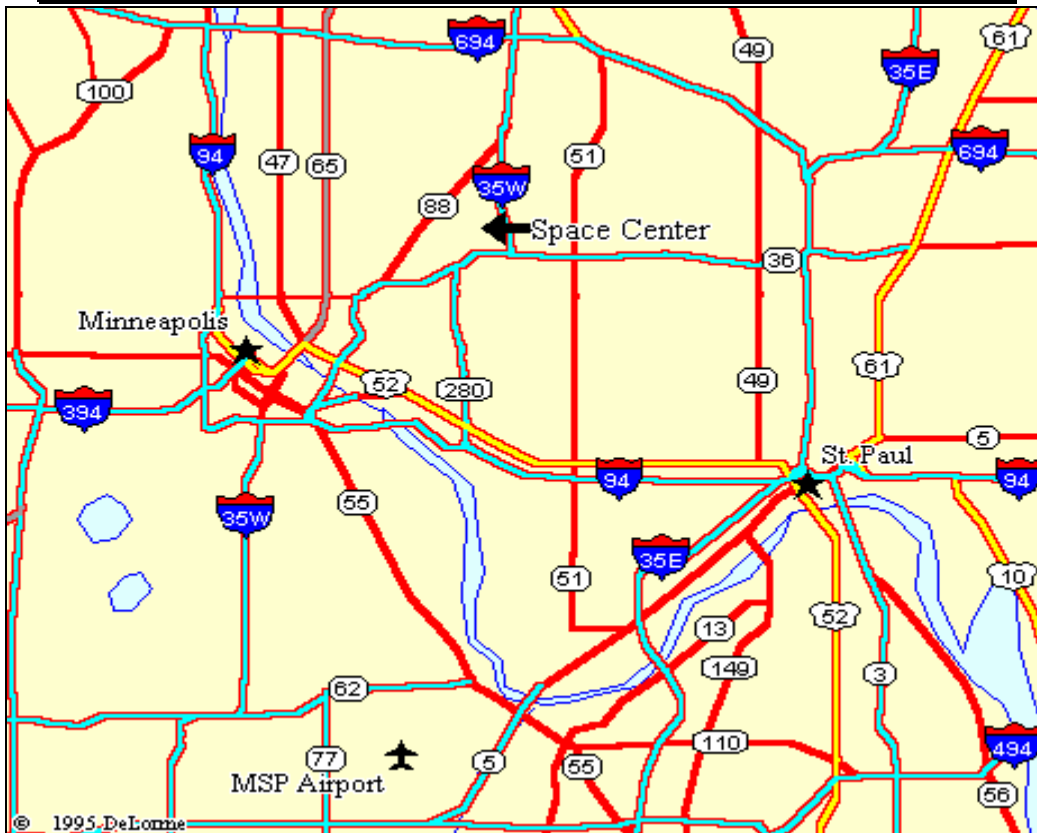

SPACE CENTER, INC.

2501 Rosegate / St. Paul (Roseville), MN 55113-2717
Telephone: (651) 604-4200 / Facsimile: (651) 604-4222

➔ **From St. Paul:** North on Highway 35E to Highway 36. West on 36 to 35W. North on 35W to Cleveland Avenue / County Road C. Exit and stay in left lane on exit ramp. At the stoplight, turn right onto Cleveland Avenue. Go past the stoplight and cross over County Road C and railroad tracks. Take immediate right after Burger King. Proceed under the bypass and around to our building.

➔ **From Minneapolis** North on Highway 35W just past Highway 36 to Cleveland Avenue / County Road C Exit. Exit and stay in left lane on exit ramp. At the stoplight, turn right onto Cleveland Avenue. Go past the stoplight and cross over County Road C and railroad tracks. Take immediate right after Burger King. Proceed under the bypass and around to our building.

➔ **From Highway 280 North:** Exit onto Terminal Road. Turn right at Highway 36 Service Road - it will turn into Rosegate - follow to building.